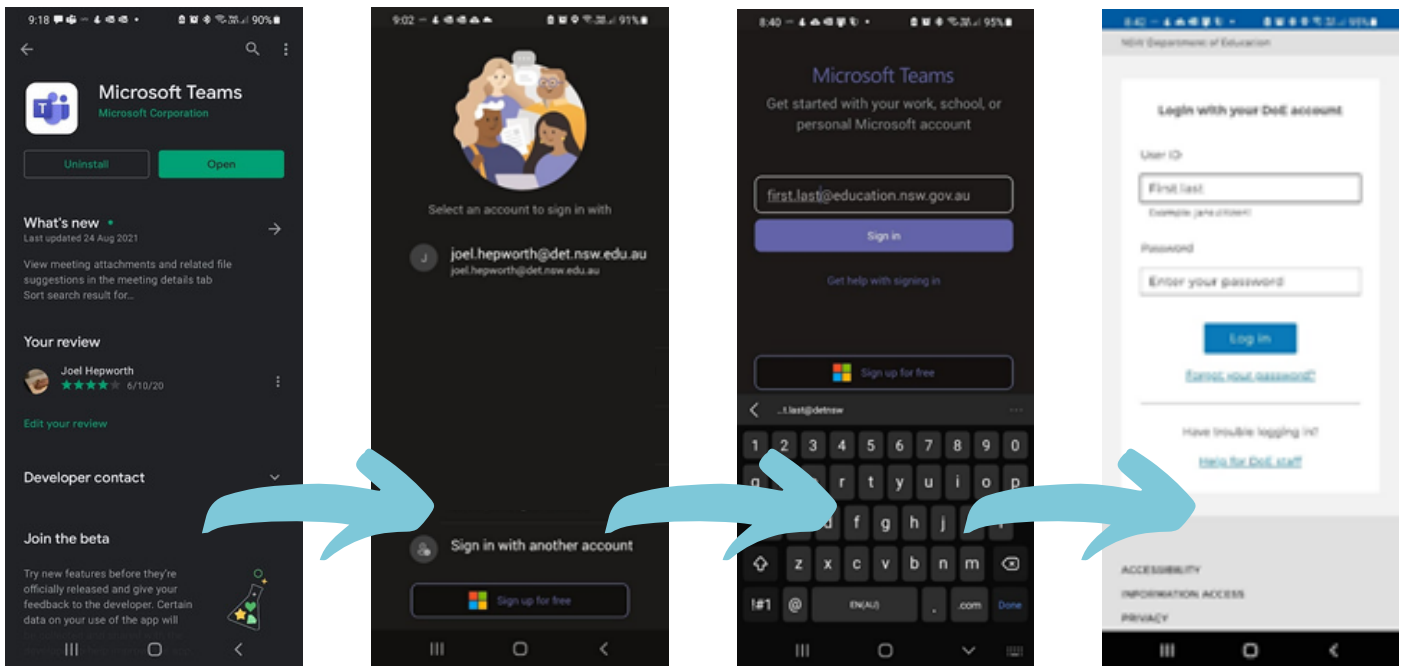

Microsoft Teams for students | Mobile device

This guide is for students, logging into teams on a mobile device.

Image | Play Store - Android device

Download Teams from App Store or Play Store

Select **Sign in** with another account