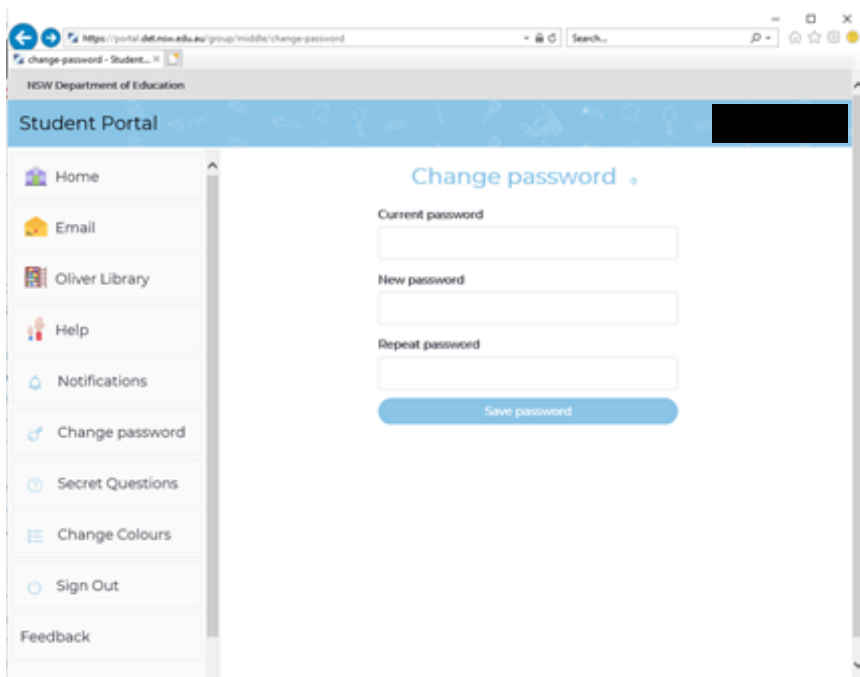

Change student password

Login to student portal
Select
change password
on the left-hand side

Enter
current password
Enter
new password
and re-enter
new password
Click
Save password