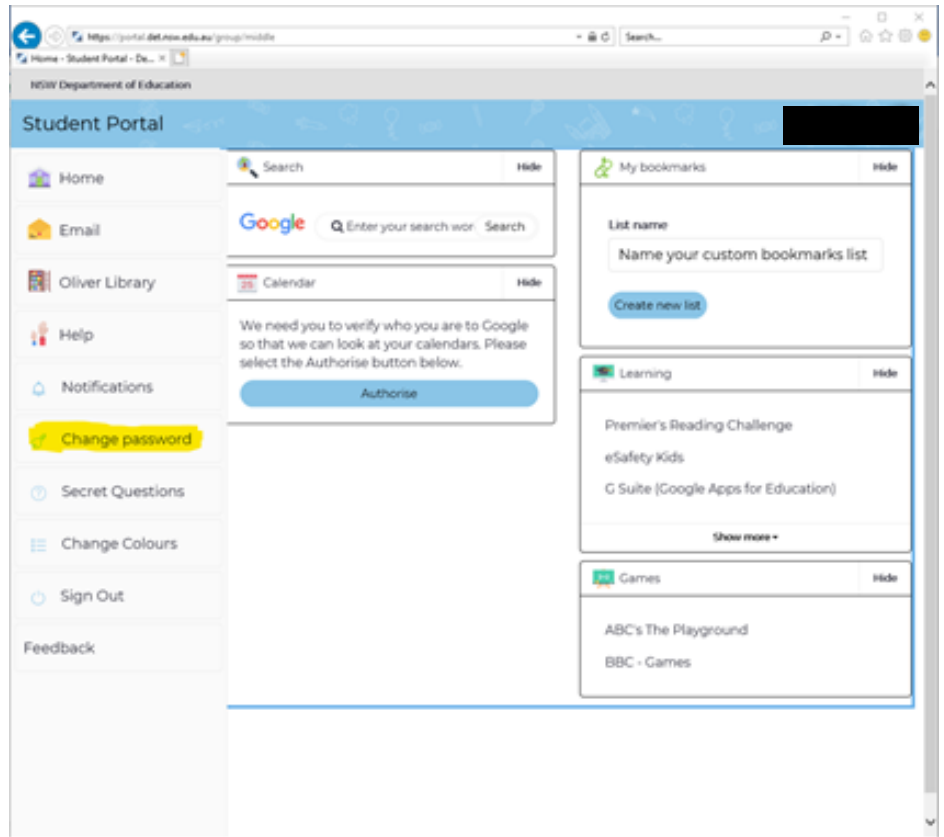

Change student password

Login to student portal
Select
change password
on the left-hand side

Enter
current password
Enter
new password
and re-enter
new password
Click
Save password